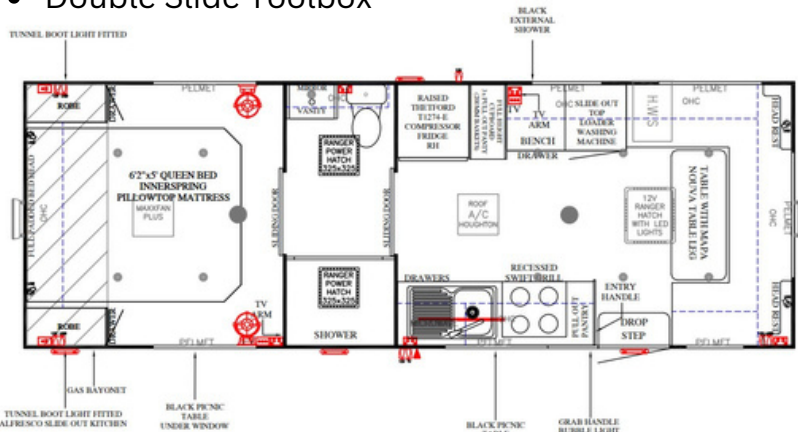

### Plumbing Features

- 2 X 95L Water Tanks
- 1 Drinking Water Tank
- 1 x 95L Grey Water Tanks
- Fast Fill and Lockable Water Cap
- External Shower
- Gas Boyonet
- Top Load Washing Machine
- Thetford 274L Compressor Fridge
- Recessed Swift 1 X Electric 3 Gas Burner & Grill
- Thetford Porcelain Toilet
- Swift Gas & Electric Hot Water System

## Electrical features

- Slimline Roof Air Conditioner
- Digital Winegard Antenna
- 12 Volt Flatscreen TV
- 2 X External Marine Speakers
- 2 X Internal Speakers
- 2 X 170 Watt Solar Panels
- 2 X 120AMP/HR AGM Batteries
- 3 X Annex Lights
- Rear View Camera with supplied Car Monitor
- External Power 12 V and TV Point
- Power Point 12V and USB under Dinette
- Setec Battery Management System to OHC
- LED Light over sink & vanity
- 2 X 12 V Fans
- Bubble Door Entry Light

## Exterior Features

- Composite Ally Cladding
- Black Checker Plate to front, side & rear
- Roll out Awning with Centre Cradle
- Double Glazed Windows with Blockout Blinds & Flyscreens
- Triple Lock Security Door
- Fan Hatch above bed
- 2 X Exhaust Hatches to Ensuite
- 2 X Picnic Table with light
- Stainless Steel Grab Handles
- Slide Out BBQ
- Double Slide Toolbox

## Interior Features

- Rolled Benchtops
- 2 X Large Pot Draws
- Pillow Top Innerspring Mattress 6'2 x 5'
- Robe cut out for storage
- Soft close Draw Runners
- Soft close Gas Struts to OHC
- Composite Ally Splash Back
- Ensuite Door
- Towel Rail & Toilet Roll Holder
- Fully Moulded Shower Cubicle
- Cafe Dinette with Tri Fold Table & Head Rests.