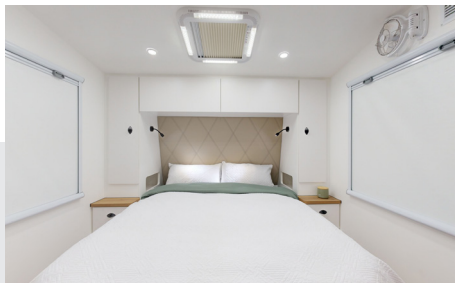

22' Family Adventure