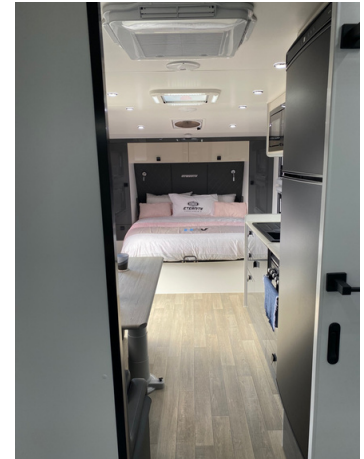

Electrical features

- Slimline Roof Air Conditioner
- Digital Winegard Antenna
- 12 Volt Flatscreen TV
- 2 X External Marine Speakers
- 2 X Internal Speakers
- 2 X 170 Watt Solar Panels
- 2 X 120AMP/HR AGM Batteries
- 3 X Annex Lights
- Rear View Camera with supplied Car Monitor
- External Power 12 V and TV Point
- Power Point 12V and USB under Dinette
- Setec Battery Management System to OHC
- LED Light over sink & vanity
- 2 X 12 V Fans
- Bubble Door Entry Light

Interior Features

- Rolled Benchtops
- 2 X Large Pot Draws
- Pillow Top Innerspring Mattress 6'2 x 5'
- Robe cut out for storage
- Soft close Draw Runners
- Soft close Gas Struts to OHC
- Composite AllySplash Back
- Ensuite Door
- Towel Rail & Toilet Roll Holder
- Fully Moulded Shower Cubicle
- L Shaped Lounge
- Large Ensuite & Shower

Exterior Features

- Composite Ally Cladding
- Black Checker Plate to front, side & rear
- Roll out Awning with Centre Cradle
- Double Glazed Windows with Blockout Blinds & Flyscreens
- Triple Lock Security Door
- Fan Hatch above bed
- 2 X Exhaust Hatches to Ensuite
- Picnic Table with light
- Stainless Steel Grab Handles
- Slide Out BBQ
- Toolbox