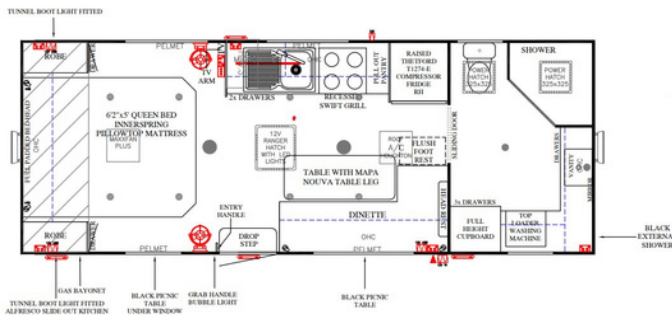

Electrical features

- Slimline Roof Air Conditioner
- Digital Winegard Antenna
- 12 Volt Flatscreen TV
- 2 X External Marine Speakers
- 2 X Internal Speakers
- 2 X 170 Watt Solar Panels
- 2 X 120AMP/HR AGM Batteries
- 3 X Annex Lights
- Rear View Camera with supplied Car Monitor
- External Power 12 V and TV Point
- Power Point 12V and USB under Dinette
- Setec Battery Management System to OHC
- LED Light over sink & vanity
- 2 X 12 V Fans
- Bubble Door Entry Light

Interior Features

- Rolled Benchtops
- 2 X Large Pot Draws
- Pillow Top Innerspring Mattress 6'2 x 5'
- Robe cut out for storage
- Soft close Draw Runners
- Soft close Gas Struts to OHC
- Composite AllySplash Back
- Ensuite Door
- Towel Rail & Toilet Roll Holder
- Fully Moulded Shower Cubicle
- L Shaped Lounge
- Large Ensuite & Shower

Exterior Features

- Composite Ally Cladding
- Black Checker Plate to front, side & rear
- Roll out Awning with Centre Cradle
- Double Glazed Windows with Blockout Blinds & Flyscreens
- Triple Lock Security Door
- Fan Hatch above bed
- 2 X Exhaust Hatches to Ensuite
- Picnic Table with light
- Stainless Steel Grab Handles
- Slide Out BBQ
- Toolbox