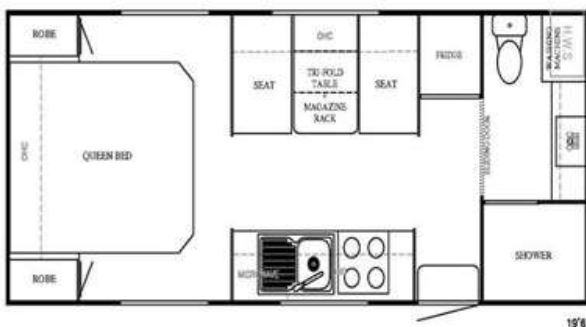

## Electrical features

- Slimline Roof Air Conditioner
- Digital Winegard Antenna
- 12 Volt Flatscreen TV
- 2 X External Marine Speakers
- 2 X Internal Speakers
- 2 X 170 Watt Solar Panels
- 2 X 120AMP/HR AGM Batteries
- 3 X Annex Lights
- Rear View Camera with supplied Car Monitor
- External Power 12 V and TV Point
- Power Point 12V and USB under Dinette
- Setec Battery Management System to OHC
- LED Light over sink & vanity
- 2 X 12 V Fans
- Bubble Door Entry Light

## Interior Features

- Rolled Benchtops
- 2 X Large Pot Draws
- Pillow Top Innerspring Mattress 6'2 x 5'
- Robe cut out for storage
- Soft close Draw Runners
- Soft close Gas Struts to OHC
- Composite Ally Splash Back
- Ensuite Door
- Towel Rail & Toilet Roll Holder
- Fully Moulded Shower Cubicle
- L Shaped Lounge

## Interior Features

- Rolled Benchtops
- 2 X Large Pot Draws
- Pillow Top Innerspring Mattress 6'2 x 5'
- Robe cut out for storage
- Soft close Draw Runners
- Soft close Gas Struts to OHC
- Composite Ally Splash Back
- Ensuite Door
- Towel Rail & Toilet Roll Holder
- Fully Moulded Shower Cubicle
- Cafe Dinette with Tri Fold Table & Head Rests.