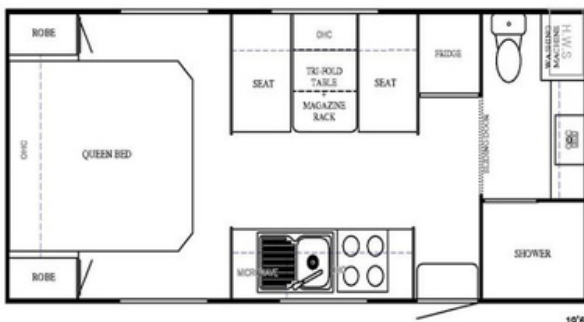

Plumbing Features

- 2 X 95L Water Tanks
- 1 Drinking Water Tank
- 1 x 95L Grey Water Tanks
- Fast Fill and Lockable Water Cap
- External Shower
- Gas Boyonet
- Top Load Washing Machine
- Thetford 274L Compressor Fridge
- Recessed Swift 1 X Electric 3 Gas Burner & Grill
- Thetford Porcelain Toilet
- Swift Gas & Electric Hot Water System

Electrical features

- Slimline Roof Air Conditioner
- Digital Winegard Antenna
- 12 Volt Flatscreen TV
- 2 X External Marine Speakers
- 2 X Internal Speakers
- 2 X 170 Watt Solar Panels
- 2 X 120AMP/HR AGM Batteries
- 3 X Annex Lights
- Rear View Camera with supplied Car Monitor
- External Power 12 V and TV Point
- Power Point 12V and USB under Dinette
- Setec Battery Management System to OHC
- LED Light over sink & vanity
- 2 X 12 V Fans
- Bubble Door Entry Light

Exterior Features

- Composite Ally Cladding
- Black Checker Plate to front, side & rear
- Roll out Awning with Centre Cradle
- Double Glazed Windows with Blockout Blinds & Flyscreens
- Triple Lock Security Door
- Fan Hatch above bed
- 2 X Exhaust Hatches to Ensuite
- 2 X Picnic Table with light
- Stainless Steel Grab Handles
- Slide Out BBQ
- Double Slide Toolbox

Interior Features

- Rolled Benchtops
- 2 X Large Pot Draws
- Pillow Top Innerspring Mattress 6'2 x 5'
- Robe cut out for storage
- Soft close Draw Runners
- Soft close Gas Struts to OHC
- Composite Ally Splash Back
- Ensuite Door
- Towel Rail & Toilet Roll Holder
- Fully Moulded Shower Cubicle
- Cafe Dinette with Tri Fold Table & Head Rests.